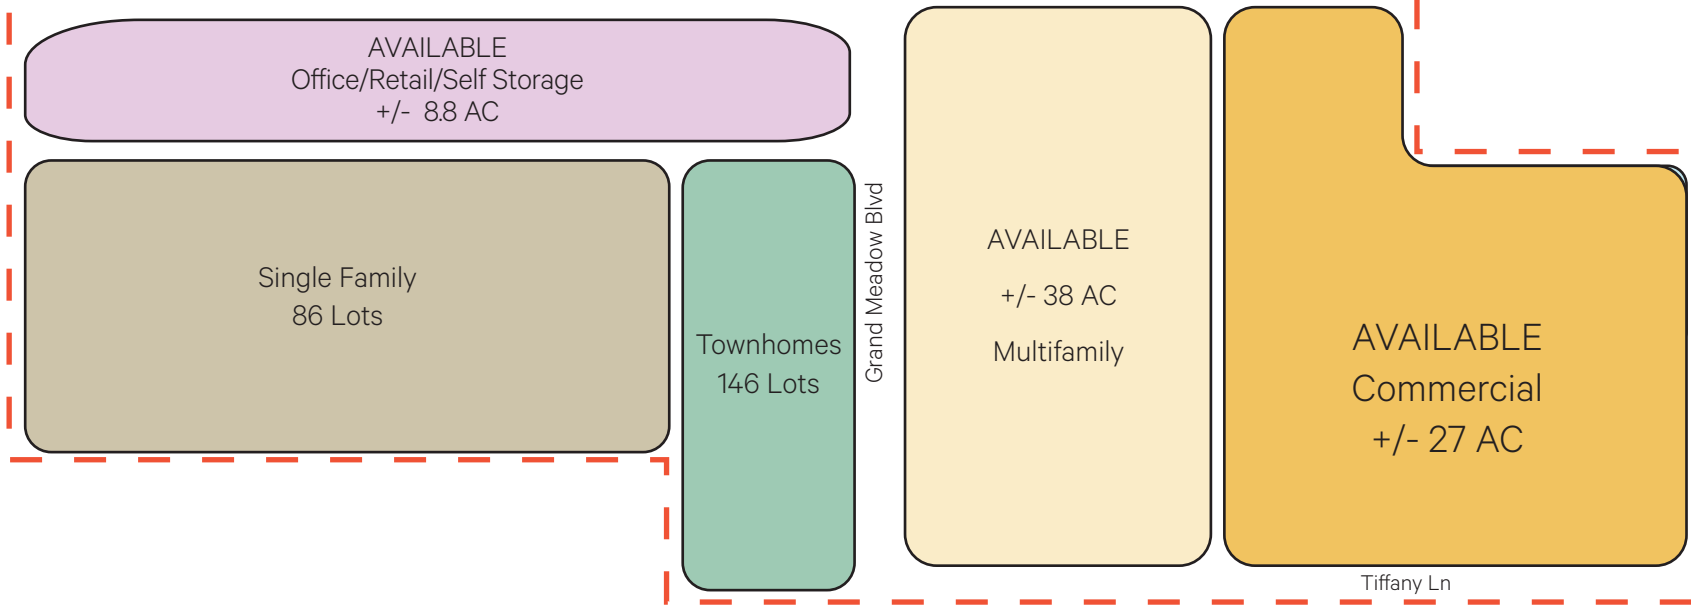

Proposed Loop 9 Designation

Legend	
	Multifamily - Available
	Commercial - Available
	Office/Retail/Self Storage - Available
	Townhomes
	Single Family

The information was obtained from sources deemed reliable; however, Weitzman has not verified it and makes no guarantees, warranties or representations as to the completeness or accuracy thereof. The presentation of this real estate information is subject to errors; omissions; change of price; prior sale or lease, or withdrawal without notice. You and your advisors should conduct a careful independent investigation of the property to determine if it is suitable for your intended purpose.